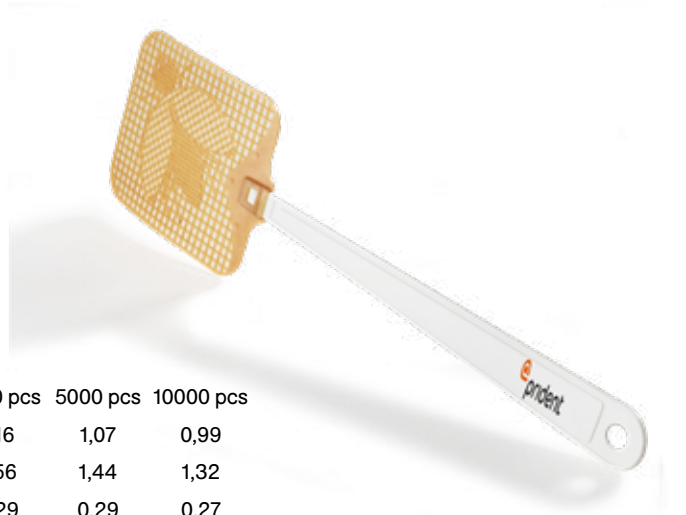

Fly Swatter

Also in bioplastic/wood composite

No summer without flies! Supplied unassembled and so fits in an A4 envelope. Made of durable plastic or environmentally friendly wood composite.

Dimensions: 395 x 100 mm.

Maximum printing surface: 210 x 17/5 mm.

Cliché 55 € /color	500 pcs	1000 pcs	2500 pcs	5000 pcs	10000 pcs
Price/pc incl. 1-color printing	1,74	1,44	1,16	1,07	0,99
Price/pc incl. 1-color printing wood composite	2,22	1,86	1,56	1,44	1,32
Printing price/subsequent color	0,50	0,36	0,29	0,29	0,27
Price 1th color back side	0,50	0,36	0,29	0,29	0,27

Euro-ten

Shopping Cart Coin

The shopping cart coin for all occasions. Available as 10 SEK/1 EUR, 10 DKK/1 EUR and 10 NOK/20 NOK.

White, 1 EUR/10 SEK also available in black.